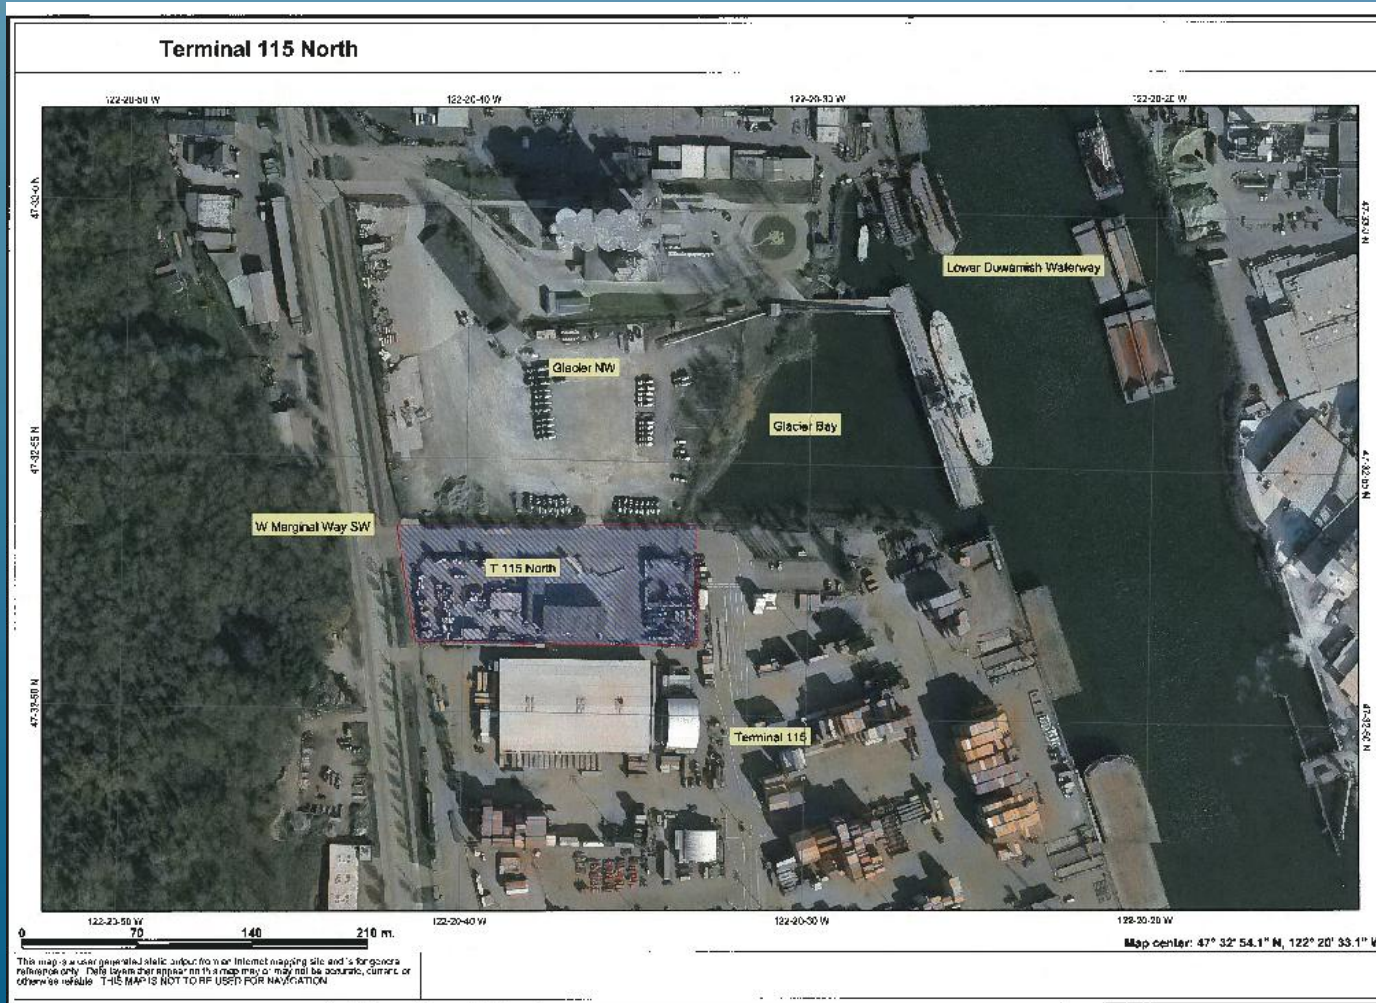

# Terminal 115 North

# T-115 North Project Area

# T-115 North Project Area

The logo consists of three horizontal, rounded rectangular bars stacked vertically. The top bar is light blue, the middle bar is lime green, and the bottom bar is a darker teal. The text 'Port of Seattle' is overlaid on the image in a blue, sans-serif font.